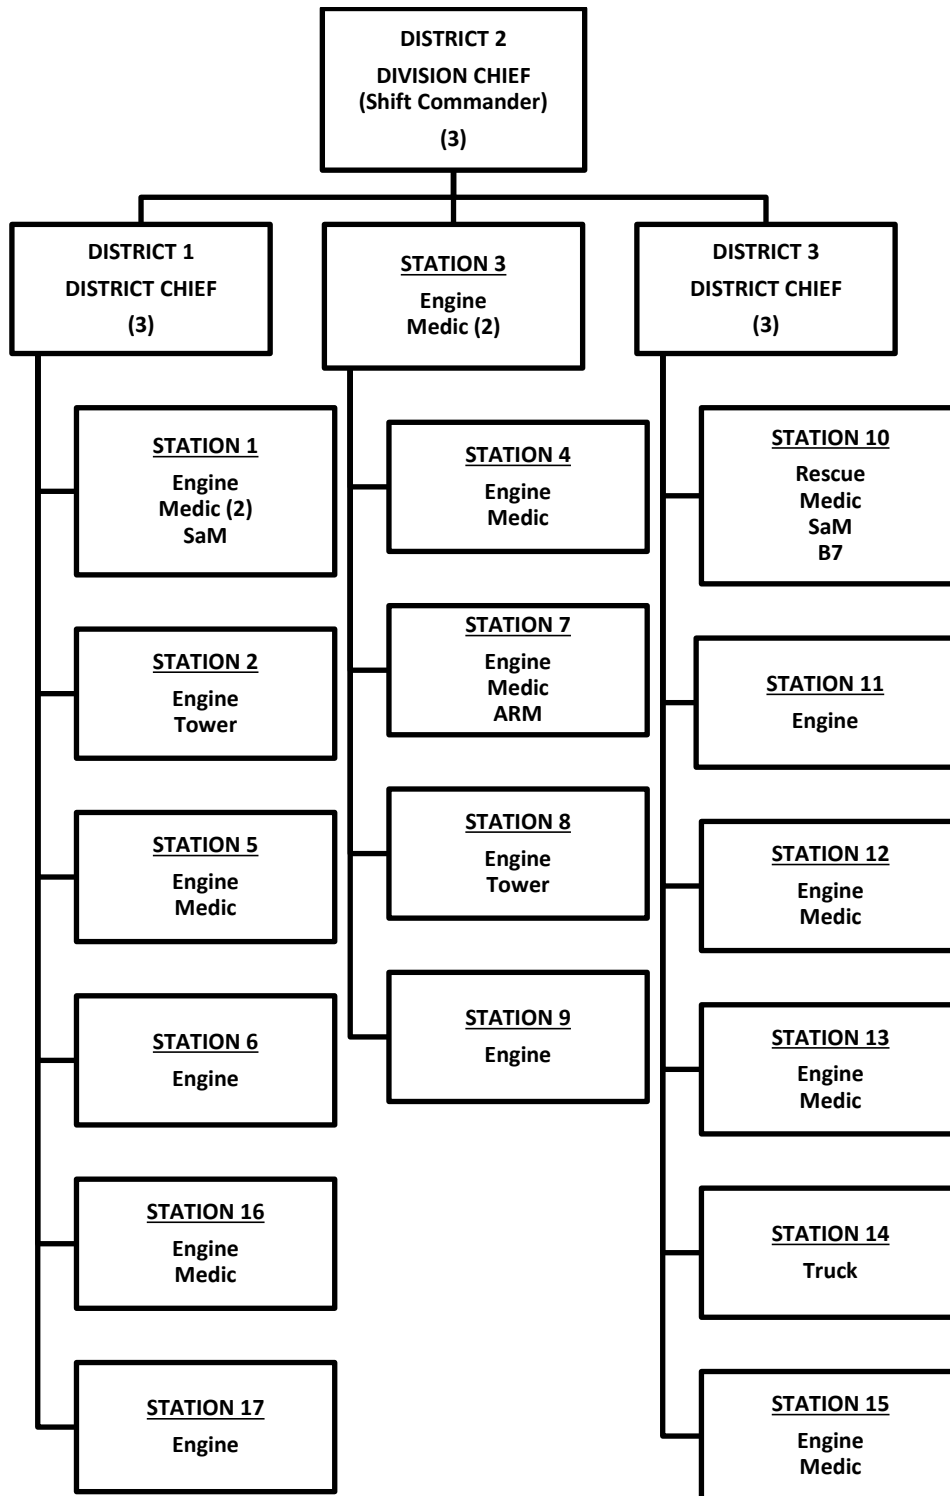

WEST METRO FIRE PROTECTION DISTRICT
Organizational Chart

WEST METRO FIRE PROTECTION DISTRICT
FINANCE DIVISION

**WEST METRO FIRE PROTECTION DISTRICT
OPERATIONS**

WEST METRO FIRE PROTECTION DISTRICT
FIELD OPERATIONS DIVISION
 Minimum Daily Staffing

WEST METRO FIRE PROTECTION DISTRICT
DISTRICT 1
Minimum Daily Staffing

WEST METRO FIRE PROTECTION DISTRICT

DISTRICT 2

Minimum Daily Staffing

WEST METRO FIRE PROTECTION DISTRICT
DISTRICT 3
Minimum Daily Staffing