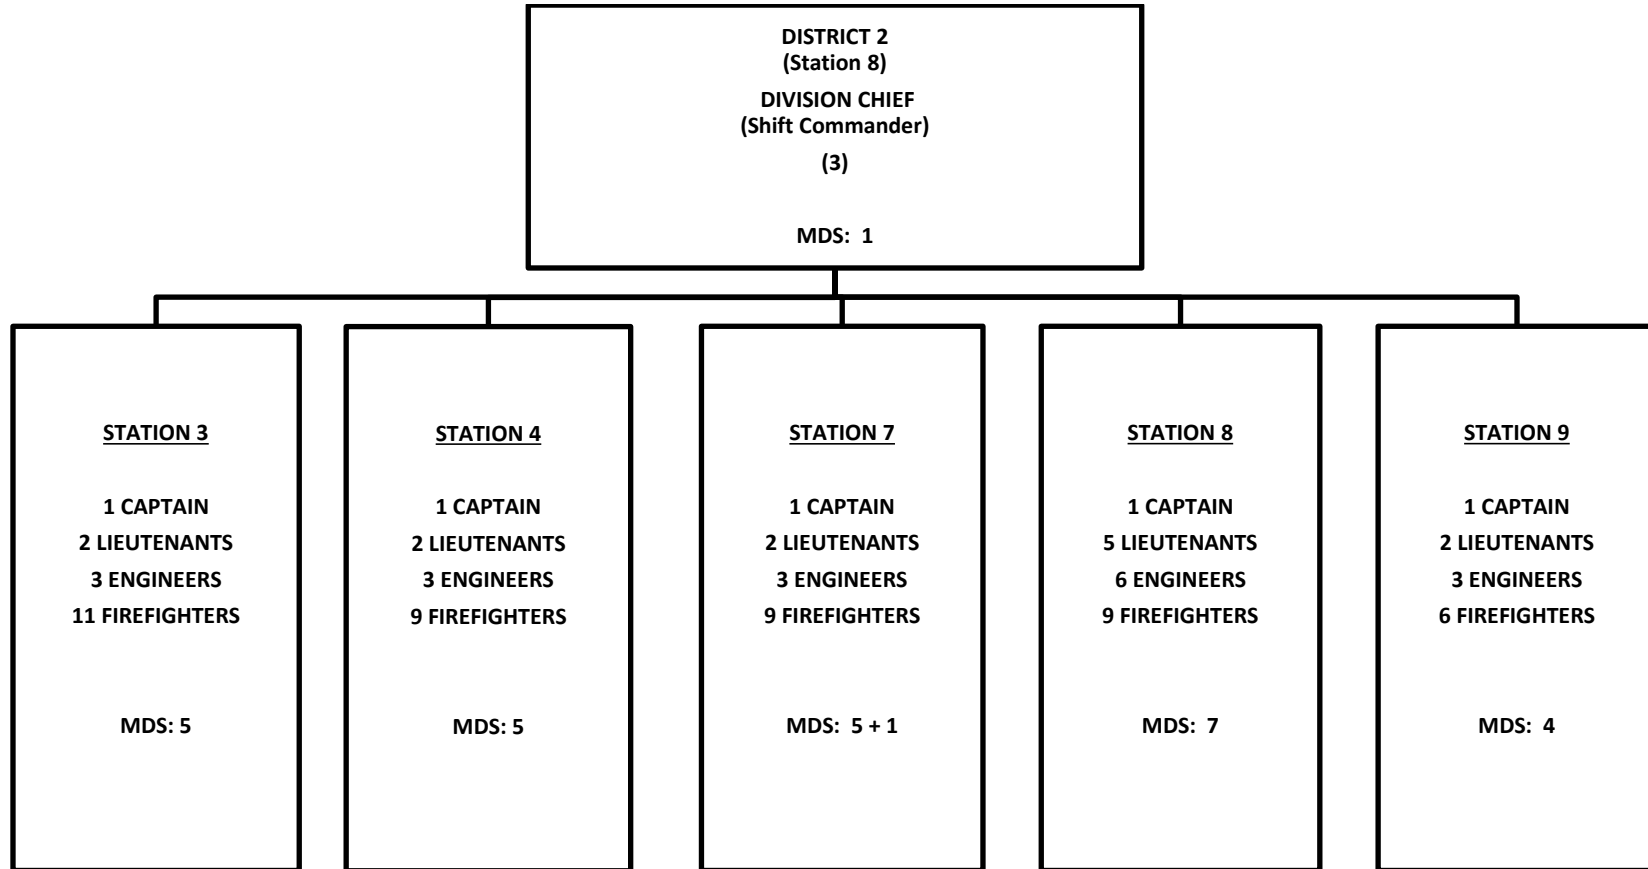

WEST METRO FIRE PROTECTION DISTRICT

DISTRICT 2

Minimum Daily Staffing