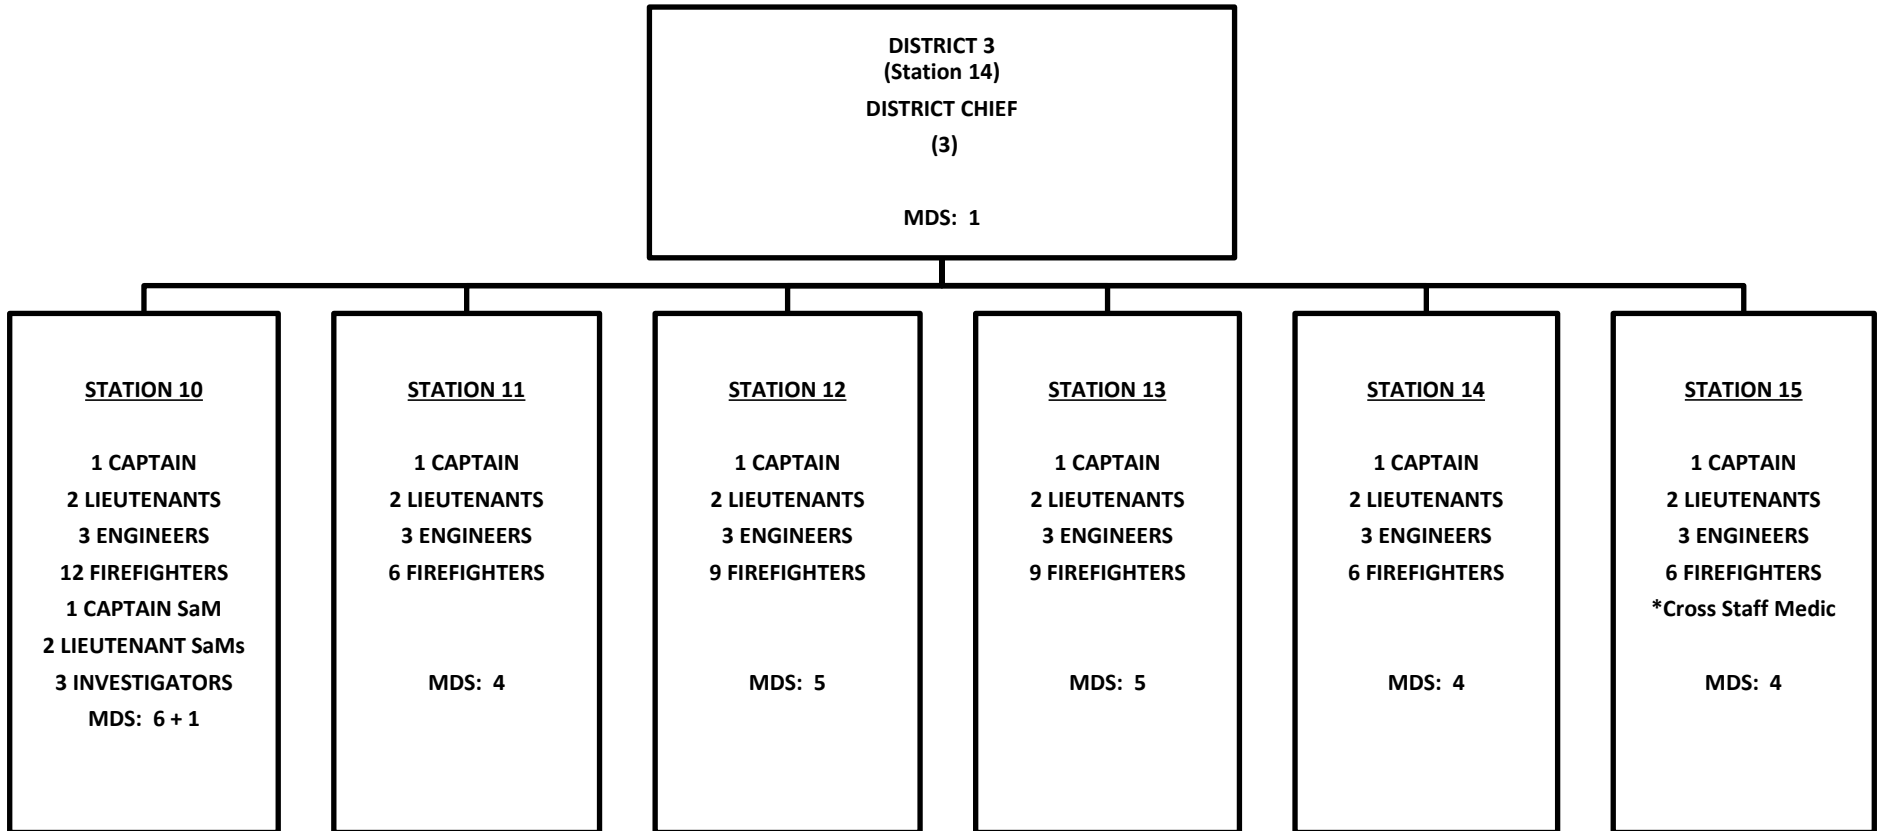

WEST METRO FIRE PROTECTION DISTRICT
DISTRICT 1
Minimum Daily Staffing

WEST METRO FIRE PROTECTION DISTRICT

DISTRICT 2

Minimum Daily Staffing

WEST METRO FIRE PROTECTION DISTRICT
DISTRICT 3
Minimum Daily Staffing