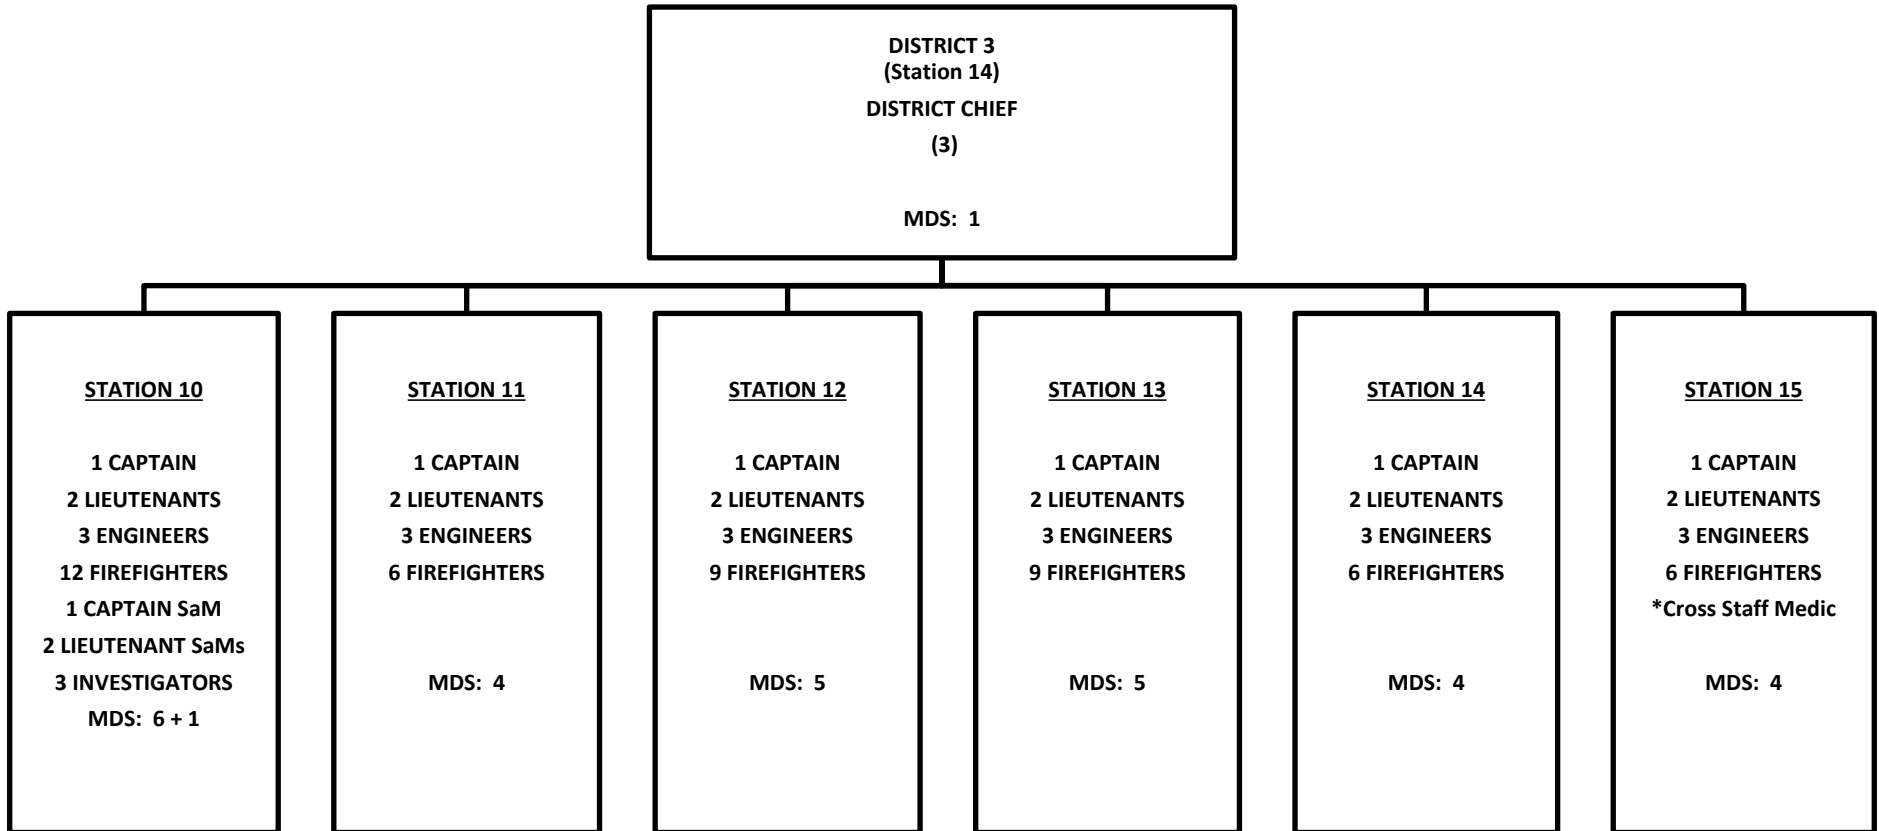

WEST METRO FIRE PROTECTION DISTRICT
Organizational Chart

WEST METRO FIRE PROTECTION DISTRICT
FINANCE DIVISION

**WEST METRO FIRE PROTECTION DISTRICT
OPERATIONS**

WEST METRO FIRE PROTECTION DISTRICT
FIELD OPERATIONS DIVISION
 Minimum Daily Staffing

WEST METRO FIRE PROTECTION DISTRICT
DISTRICT 1
Minimum Daily Staffing

WEST METRO FIRE PROTECTION DISTRICT
DISTRICT 2
Minimum Daily Staffing

WEST METRO FIRE PROTECTION DISTRICT
DISTRICT 3
Minimum Daily Staffing