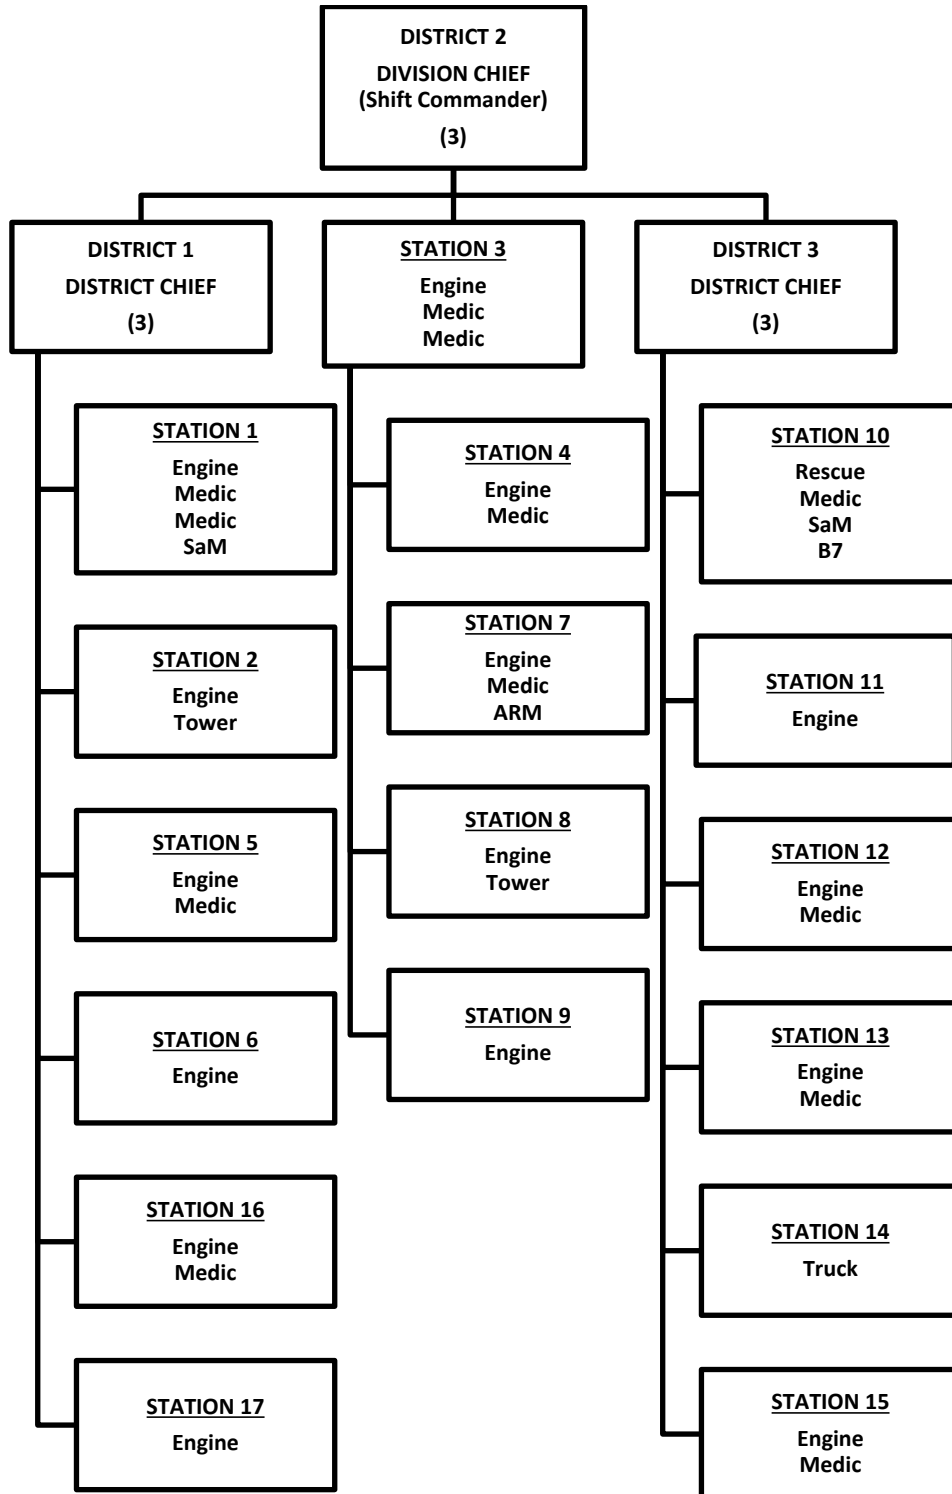

WEST METRO FIRE PROTECTION DISTRICT
Organizational Chart

WEST METRO FIRE PROTECTION DISTRICT
FINANCE DIVISION

**WEST METRO FIRE PROTECTION DISTRICT
OPERATIONS**

WEST METRO FIRE PROTECTION DISTRICT
FIELD OPERATIONS DIVISION
 Minimum Daily Staffing

WEST METRO FIRE PROTECTION DISTRICT
DISTRICT 1
Minimum Daily Staffing

WEST METRO FIRE PROTECTION DISTRICT
DISTRICT 2
Minimum Daily Staffing

WEST METRO FIRE PROTECTION DISTRICT
DISTRICT 3
Minimum Daily Staffing