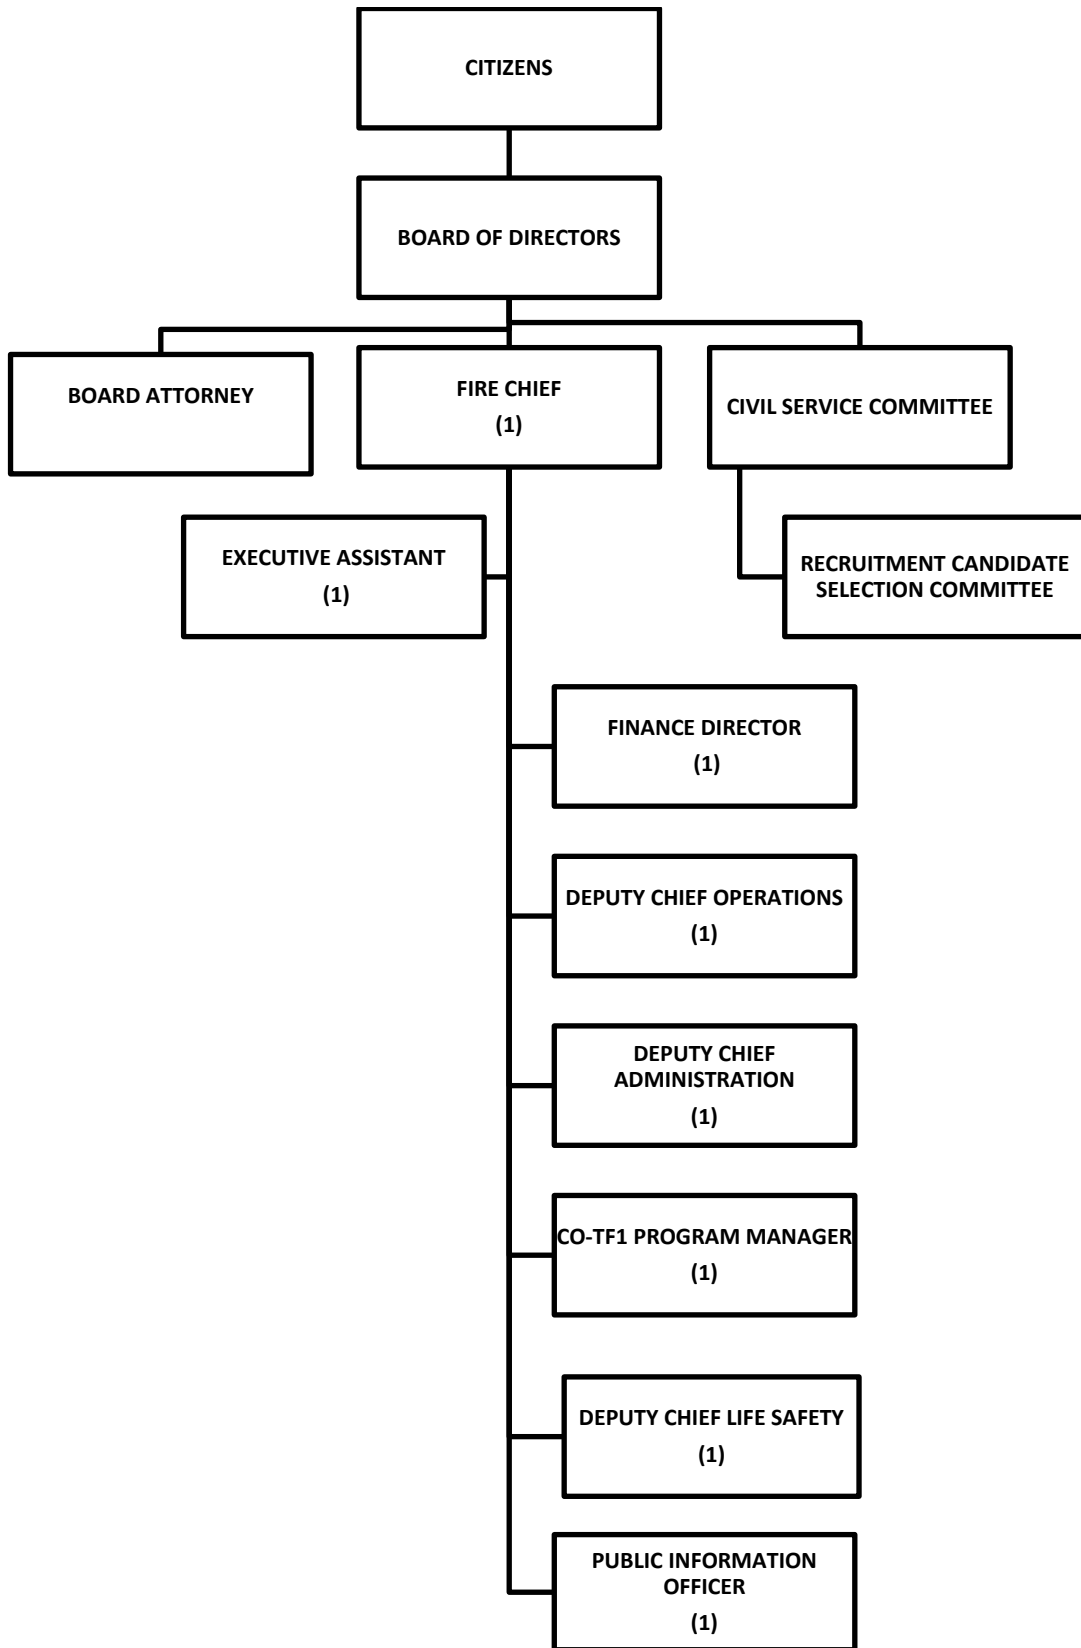

WEST METRO FIRE PROTECTION DISTRICT
Organizational Chart

WEST METRO FIRE PROTECTION DISTRICT
FINANCE DIVISION

**WEST METRO FIRE PROTECTION DISTRICT
OPERATIONS**

WEST METRO FIRE PROTECTION DISTRICT
FIELD OPERATIONS DIVISION
 Minimum Daily Staffing

WEST METRO FIRE PROTECTION DISTRICT
DISTRICT 1
Minimum Daily Staffing

WEST METRO FIRE PROTECTION DISTRICT
DISTRICT 2
Minimum Daily Staffing

WEST METRO FIRE PROTECTION DISTRICT
DISTRICT 3
Minimum Daily Staffing