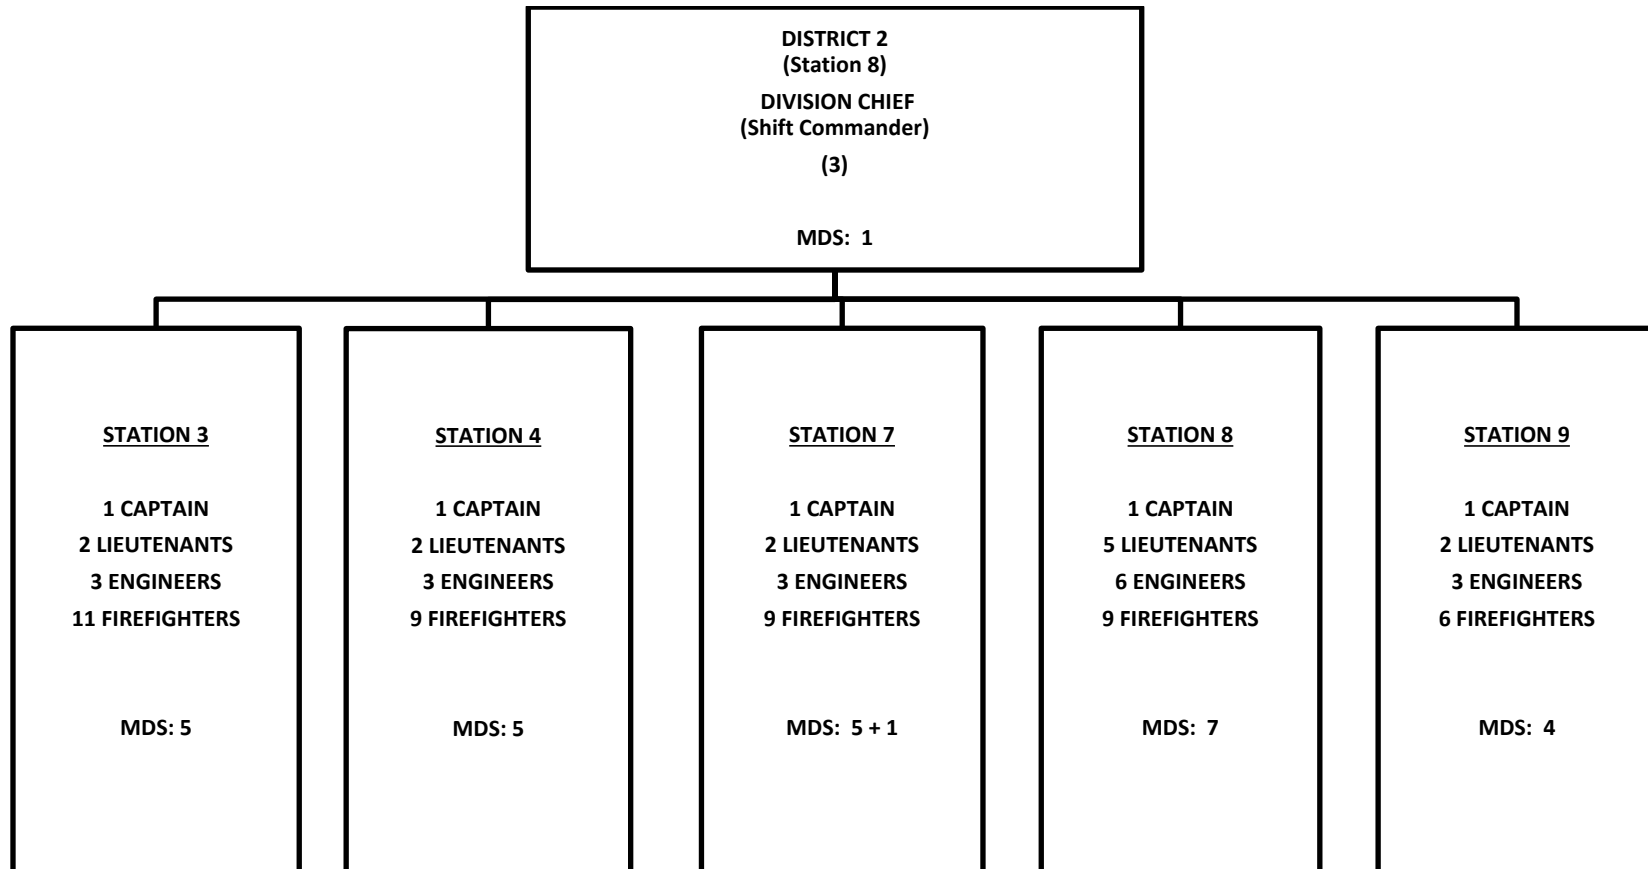

WEST METRO FIRE PROTECTION DISTRICT
DISTRICT 2
Minimum Daily Staffing