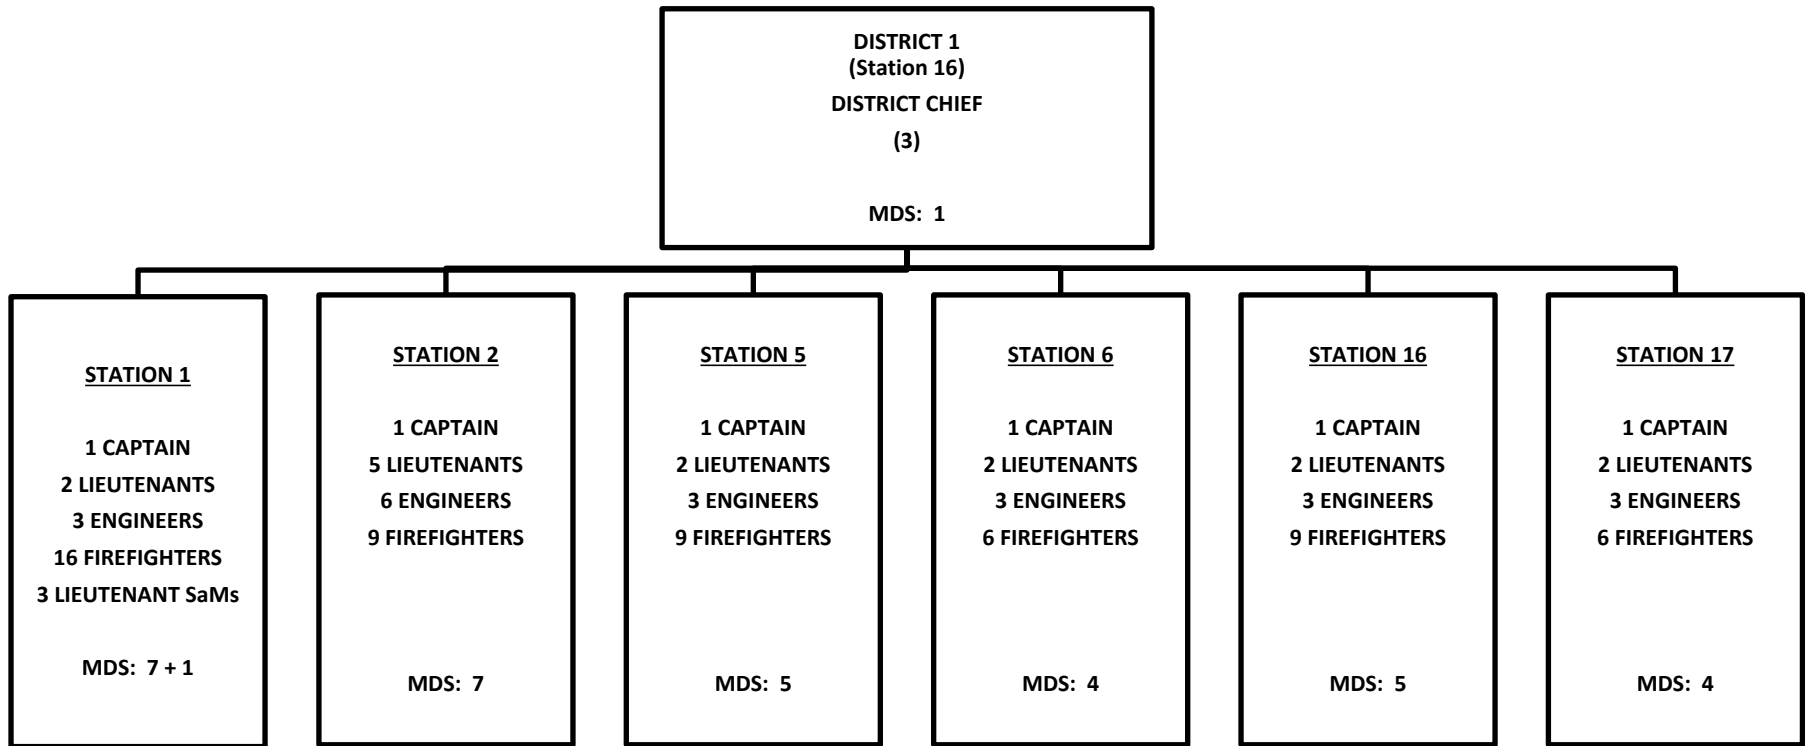

WEST METRO FIRE PROTECTION DISTRICT
DISTRICT 1
Minimum Daily Staffing