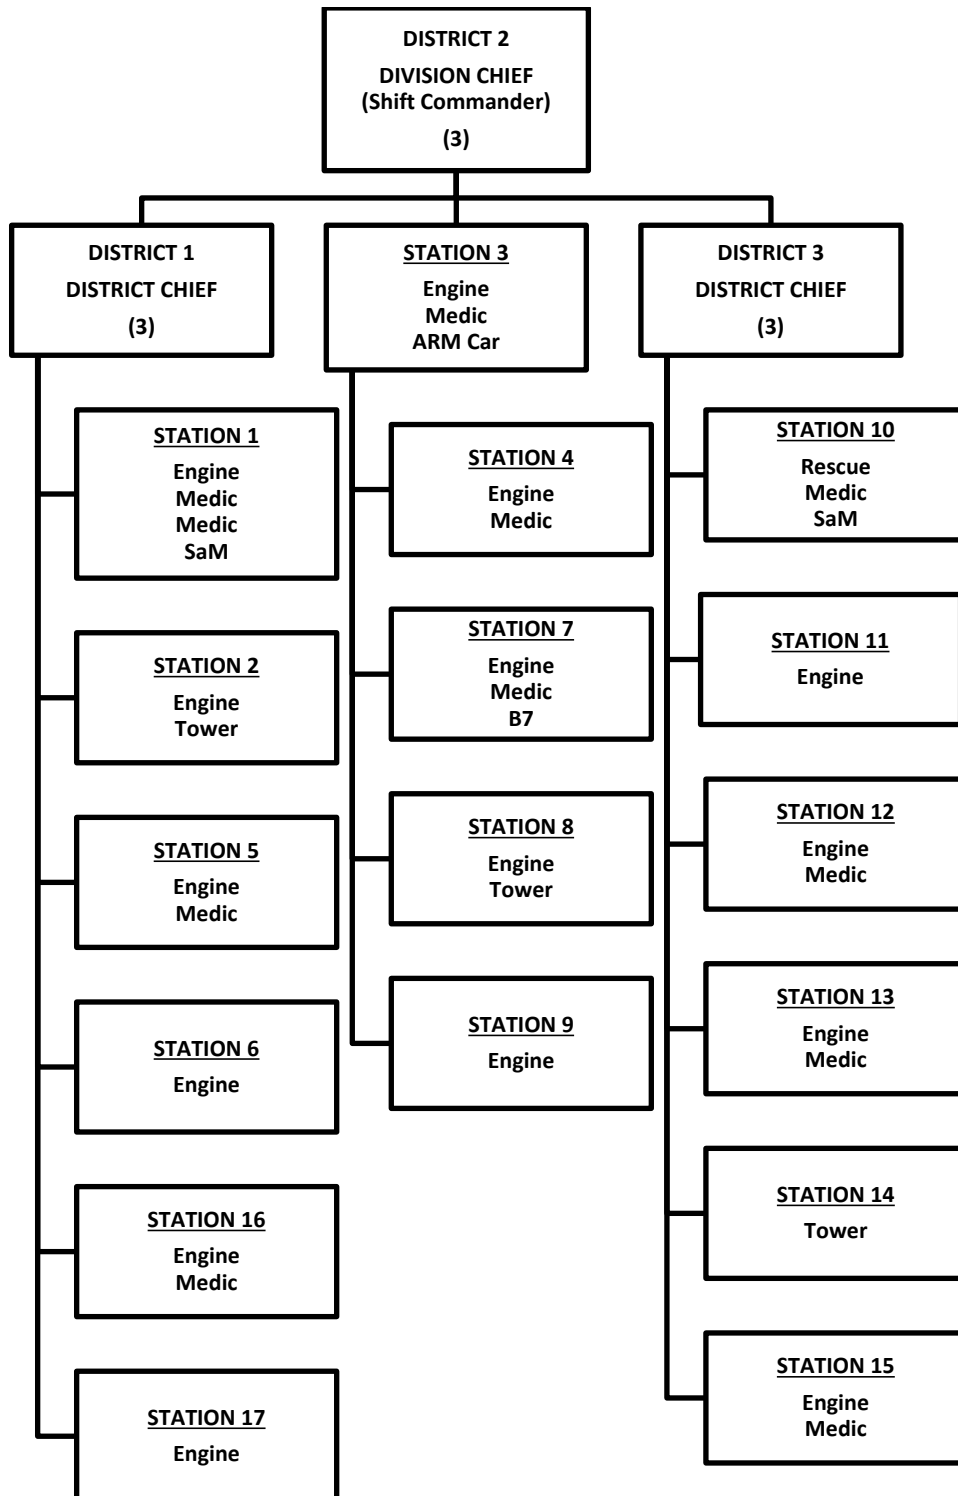

WEST METRO FIRE PROTECTION DISTRICT
Organizational Chart

WEST METRO FIRE PROTECTION DISTRICT
FINANCE DIVISION

**WEST METRO FIRE PROTECTION DISTRICT
OPERATIONS**

WEST METRO FIRE PROTECTION DISTRICT
FIELD OPERATIONS DIVISION
Minimum Daily Staffing

WEST METRO FIRE PROTECTION DISTRICT
DISTRICT 1
Minimum Daily Staffing

WEST METRO FIRE PROTECTION DISTRICT
DISTRICT 2
Minimum Daily Staffing

WEST METRO FIRE PROTECTION DISTRICT
DISTRICT 3
Minimum Daily Staffing