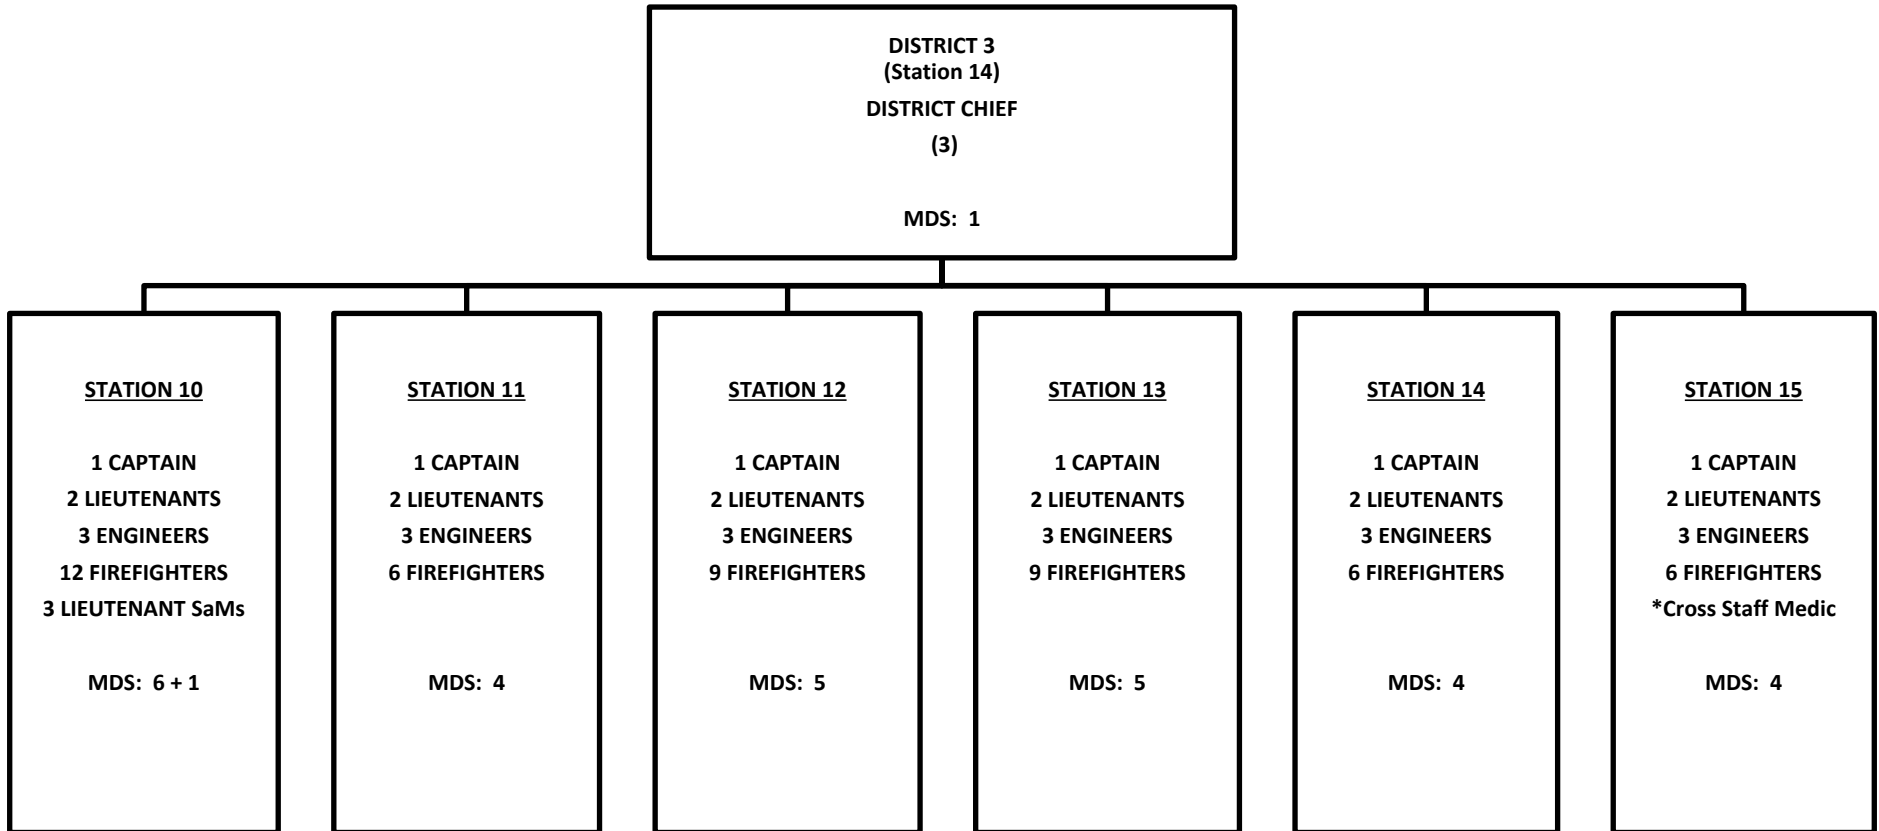

WEST METRO FIRE PROTECTION DISTRICT
DISTRICT 3
Minimum Daily Staffing