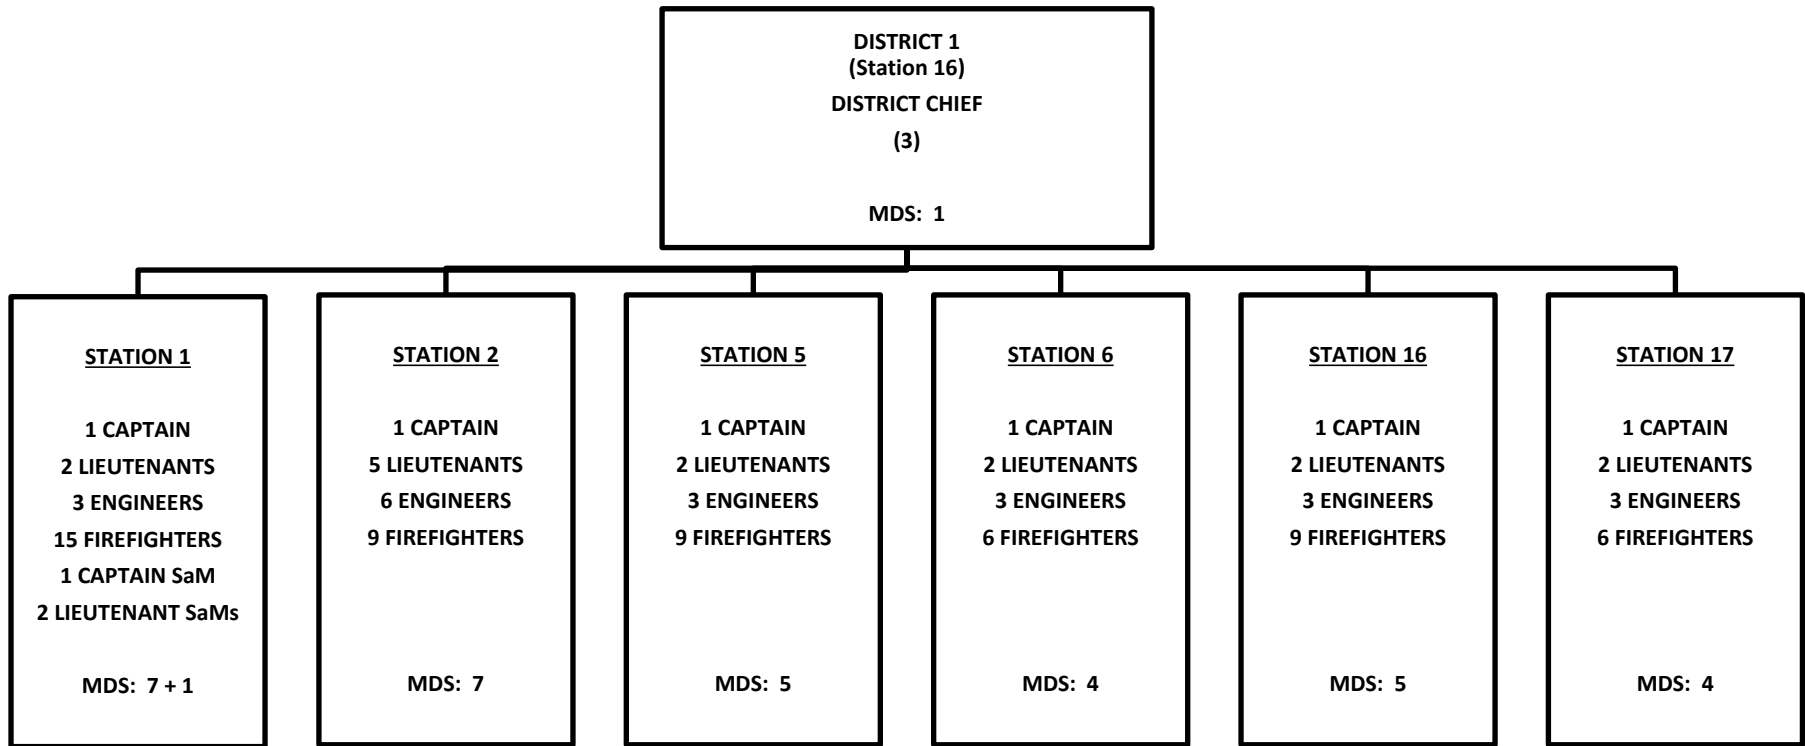

WEST METRO FIRE PROTECTION DISTRICT
DISTRICT 1
Minimum Daily Staffing