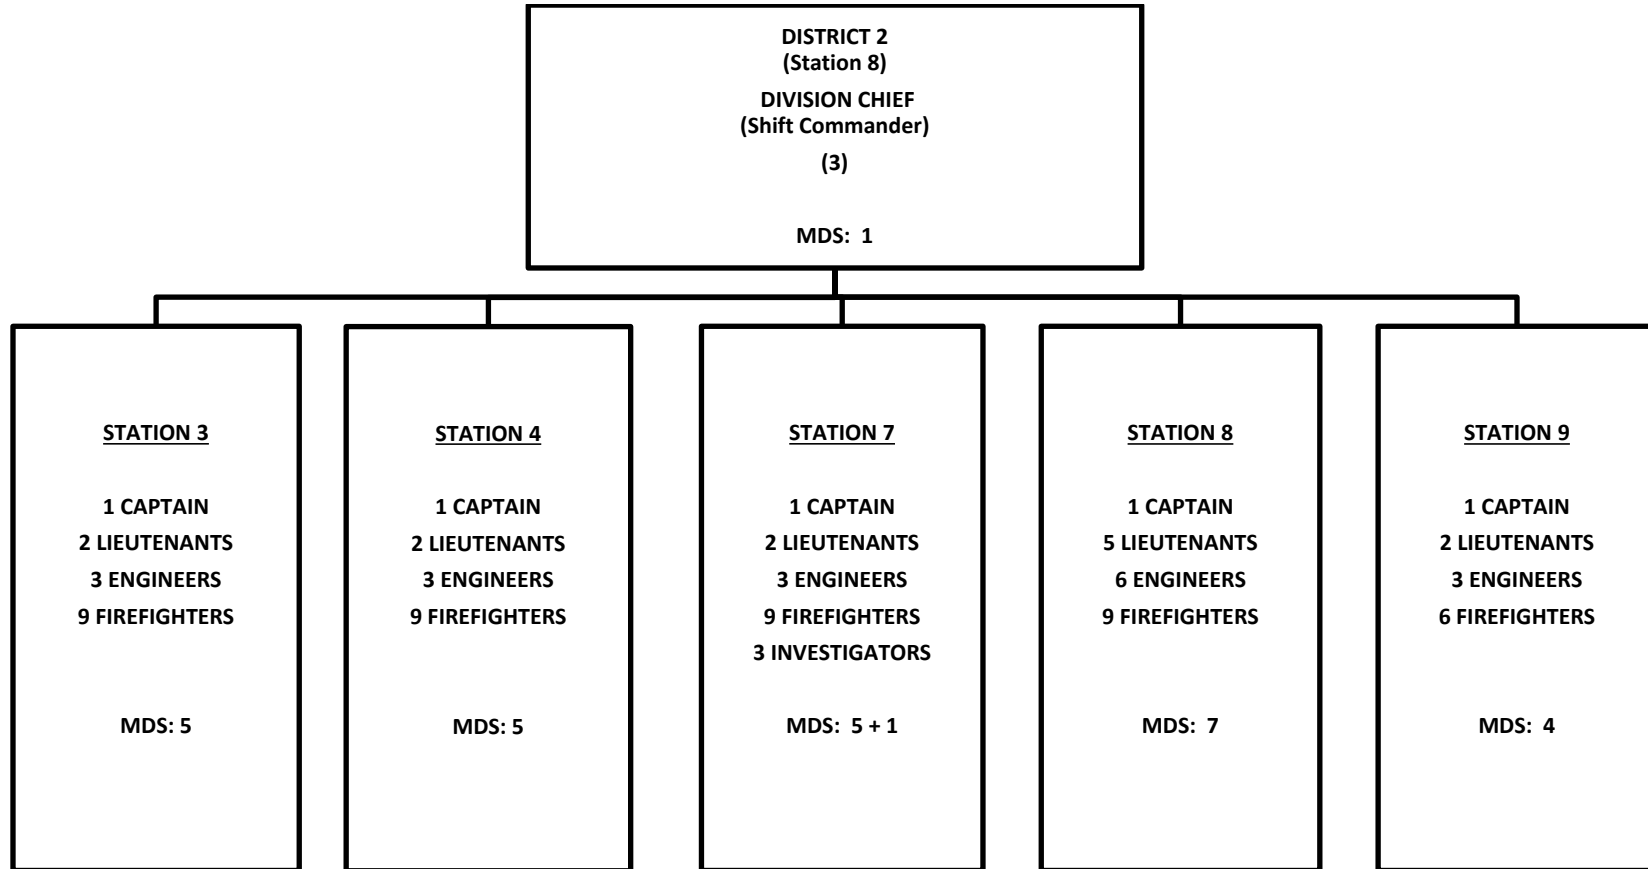

WEST METRO FIRE PROTECTION DISTRICT
Organizational Chart

WEST METRO FIRE PROTECTION DISTRICT
FINANCE DIVISION

**WEST METRO FIRE PROTECTION DISTRICT
OPERATIONS**

WEST METRO FIRE PROTECTION DISTRICT
FIELD OPERATIONS DIVISION
Minimum Daily Staffing

WEST METRO FIRE PROTECTION DISTRICT
DISTRICT 1
Minimum Daily Staffing

WEST METRO FIRE PROTECTION DISTRICT
DISTRICT 2
Minimum Daily Staffing

WEST METRO FIRE PROTECTION DISTRICT
DISTRICT 3
Minimum Daily Staffing