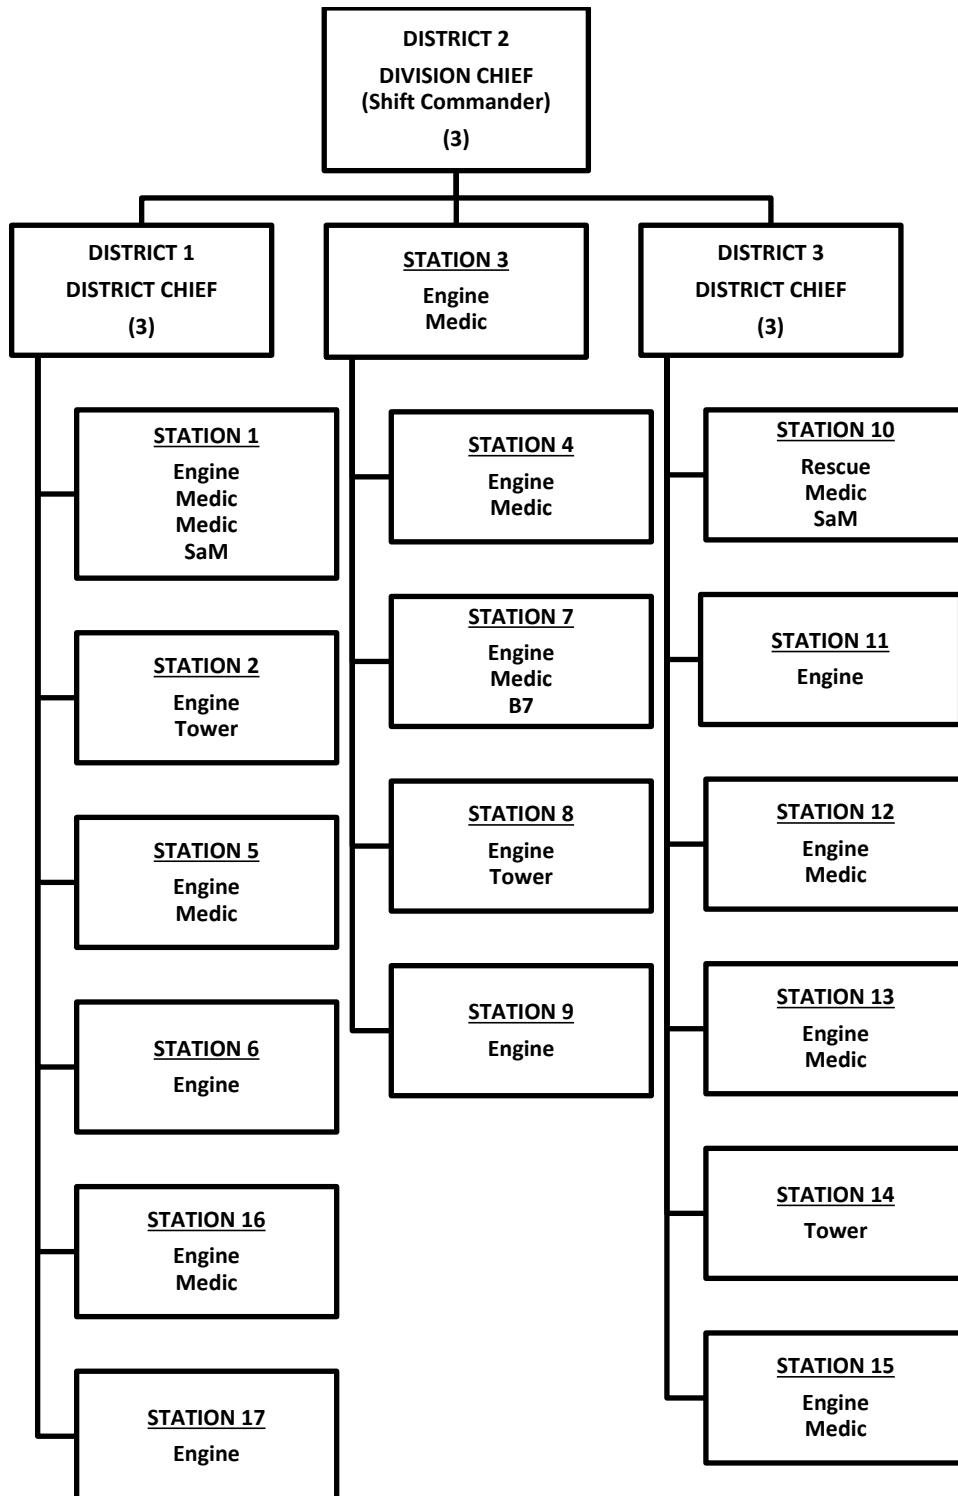

WEST METRO FIRE PROTECTION DISTRICT
Organizational Chart

WEST METRO FIRE PROTECTION DISTRICT
FINANCE DIVISION

**WEST METRO FIRE PROTECTION DISTRICT
OPERATIONS**

WEST METRO FIRE PROTECTION DISTRICT
FIELD OPERATIONS DIVISION
 Minimum Daily Staffing

WEST METRO FIRE PROTECTION DISTRICT
DISTRICT 1
Minimum Daily Staffing

WEST METRO FIRE PROTECTION DISTRICT
DISTRICT 2
Minimum Daily Staffing

WEST METRO FIRE PROTECTION DISTRICT
DISTRICT 3
Minimum Daily Staffing