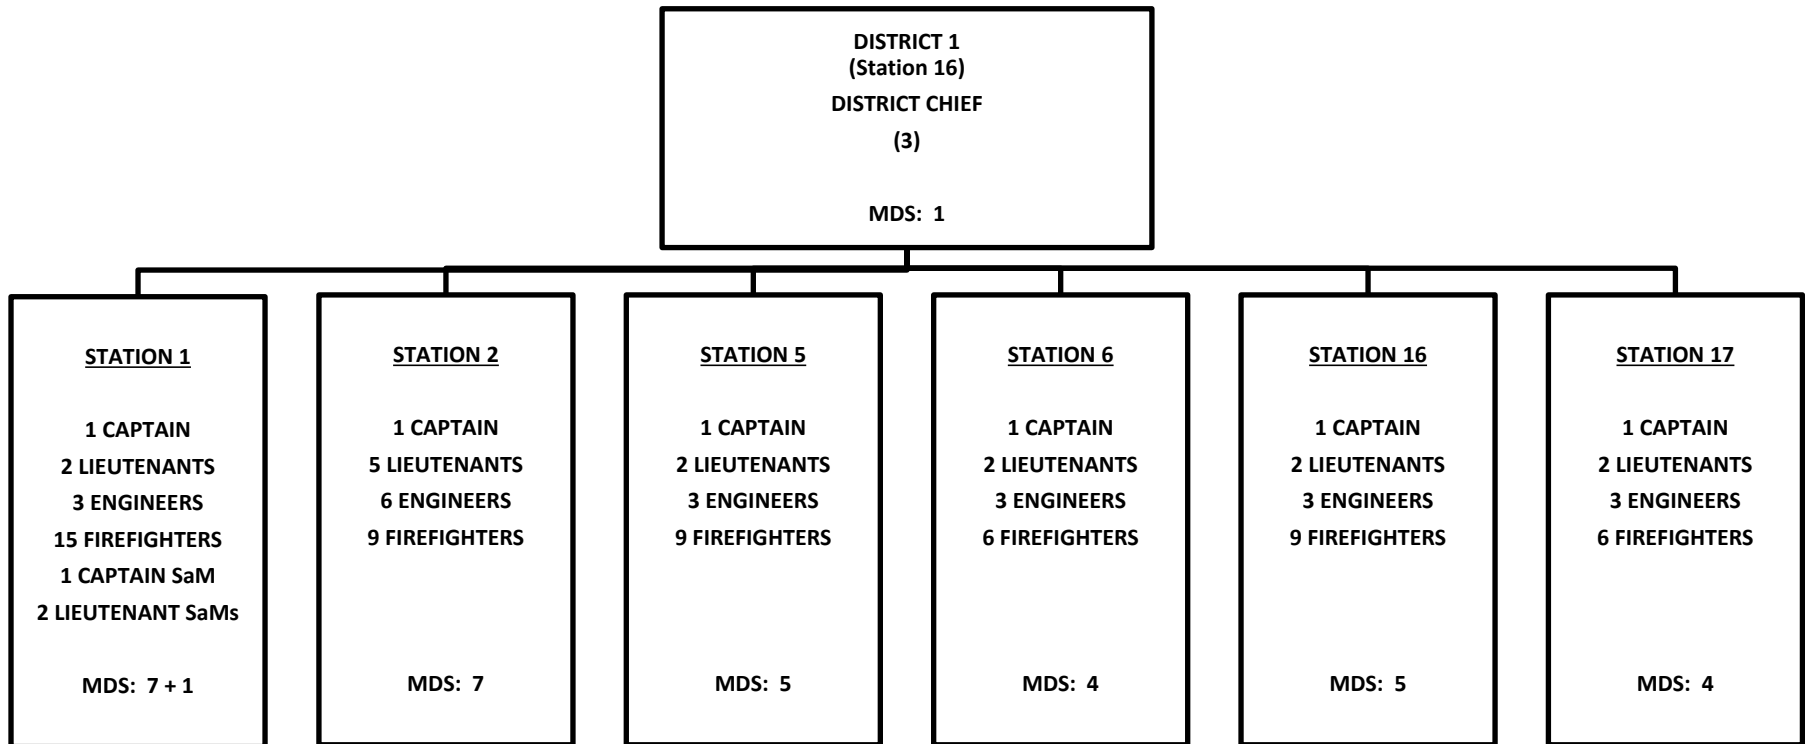

WEST METRO FIRE PROTECTION DISTRICT
DISTRICT 1
Minimum Daily Staffing