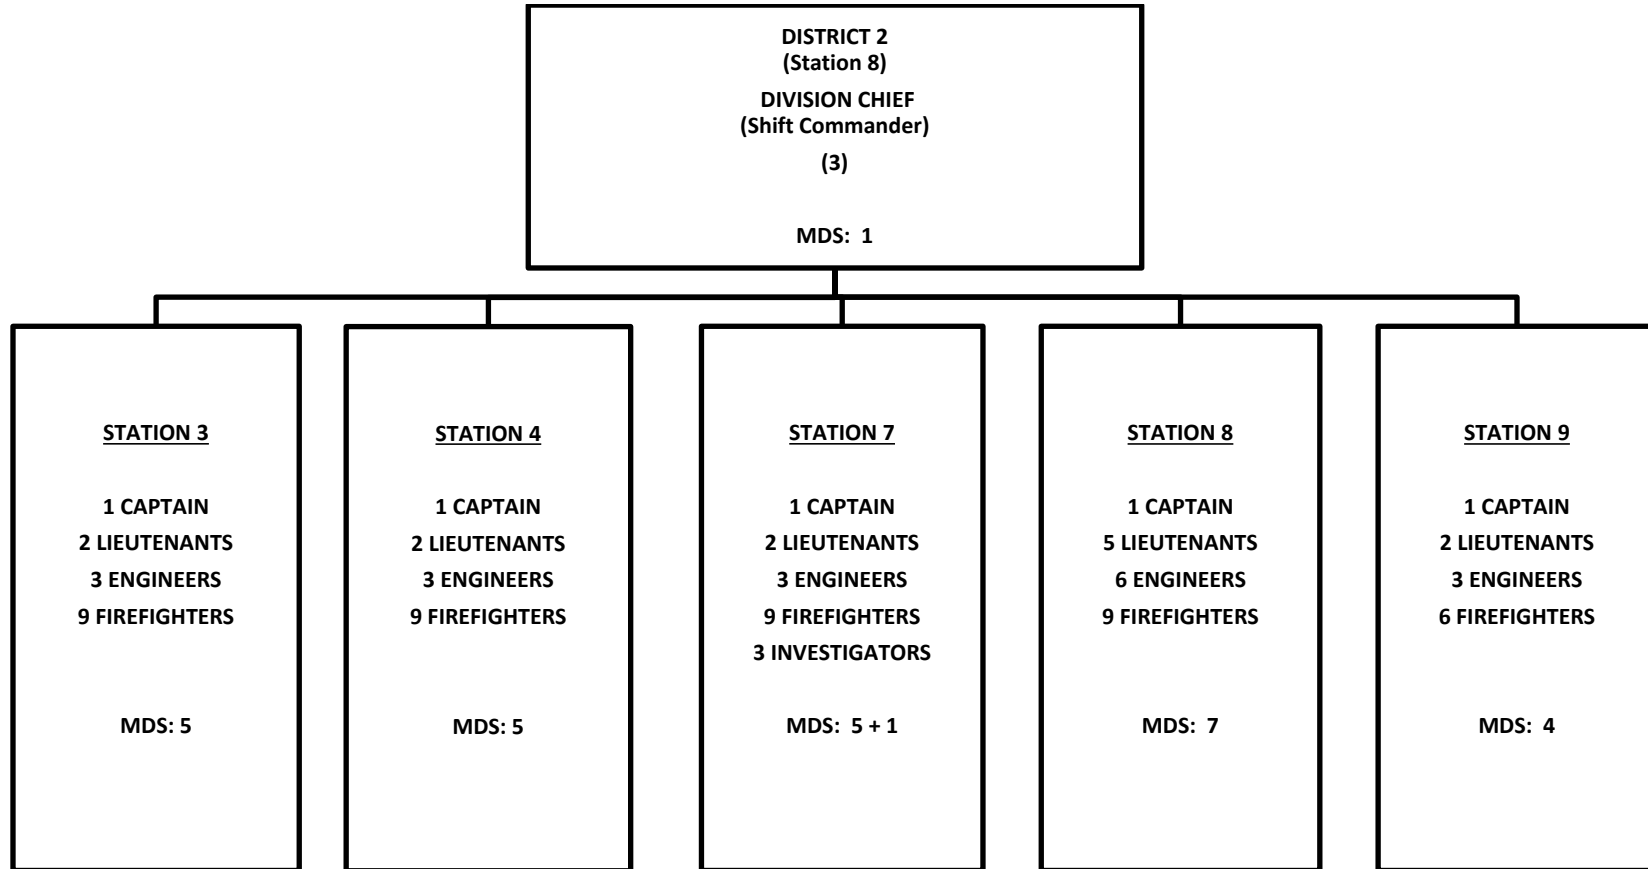

WEST METRO FIRE PROTECTION DISTRICT
Organizational Chart

WEST METRO FIRE PROTECTION DISTRICT
FINANCE DIVISION

**WEST METRO FIRE PROTECTION DISTRICT
OPERATIONS**

WEST METRO FIRE PROTECTION DISTRICT
FIELD OPERATIONS DIVISION
 Minimum Daily Staffing

WEST METRO FIRE PROTECTION DISTRICT
DISTRICT 1
Minimum Daily Staffing

WEST METRO FIRE PROTECTION DISTRICT
DISTRICT 2
Minimum Daily Staffing

WEST METRO FIRE PROTECTION DISTRICT
DISTRICT 3
Minimum Daily Staffing